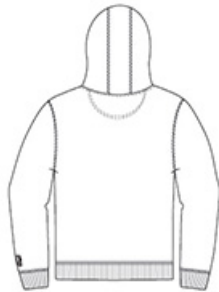

SPEC SHEET + MEASUREMENTS

Carhartt® Rain Defender® Paxton Heavyweight Hooded Zip Mock Sweatshirt. CT100617

Product photo

Rain Defender durable water-repellent technology has your back all day, every day in this rugged mock sweatshirt that stands up to weather and tough jobs.

- 13-ounce, 75/25 cotton/poly blend or 55/45 cotton/poly blend with Rain Defender durable water-repellent finish (Black, New Navy)*
- 55/45 cotton/poly blend with Rain Defender durable water-repellent finish (Carbon Heather)
- Attached jersey-lined three-piece hood with drawcord closure
- Mock neck collar with 8-inch antique-finish brass zipper
- Front hand warmer pocket with hidden security pocket inside
- Stretchable, spandex-reinforced, rib knit cuffs and waistband
- Carhartt label sewn on hand warmer pocket
- Loose fit

*Please note: Select colors in Carhartt fleece are currently transitioning from a 75/25 cotton/poly blend to a 55/45 cotton/poly blend. Weight and fabric properties remain the same. Your order may contain a combination of both fabrics.

CARE INSTRUCTIONS

Machine wash cold with like colors, Do not bleach, Tumble dry low remove promptly.

Sketches

back